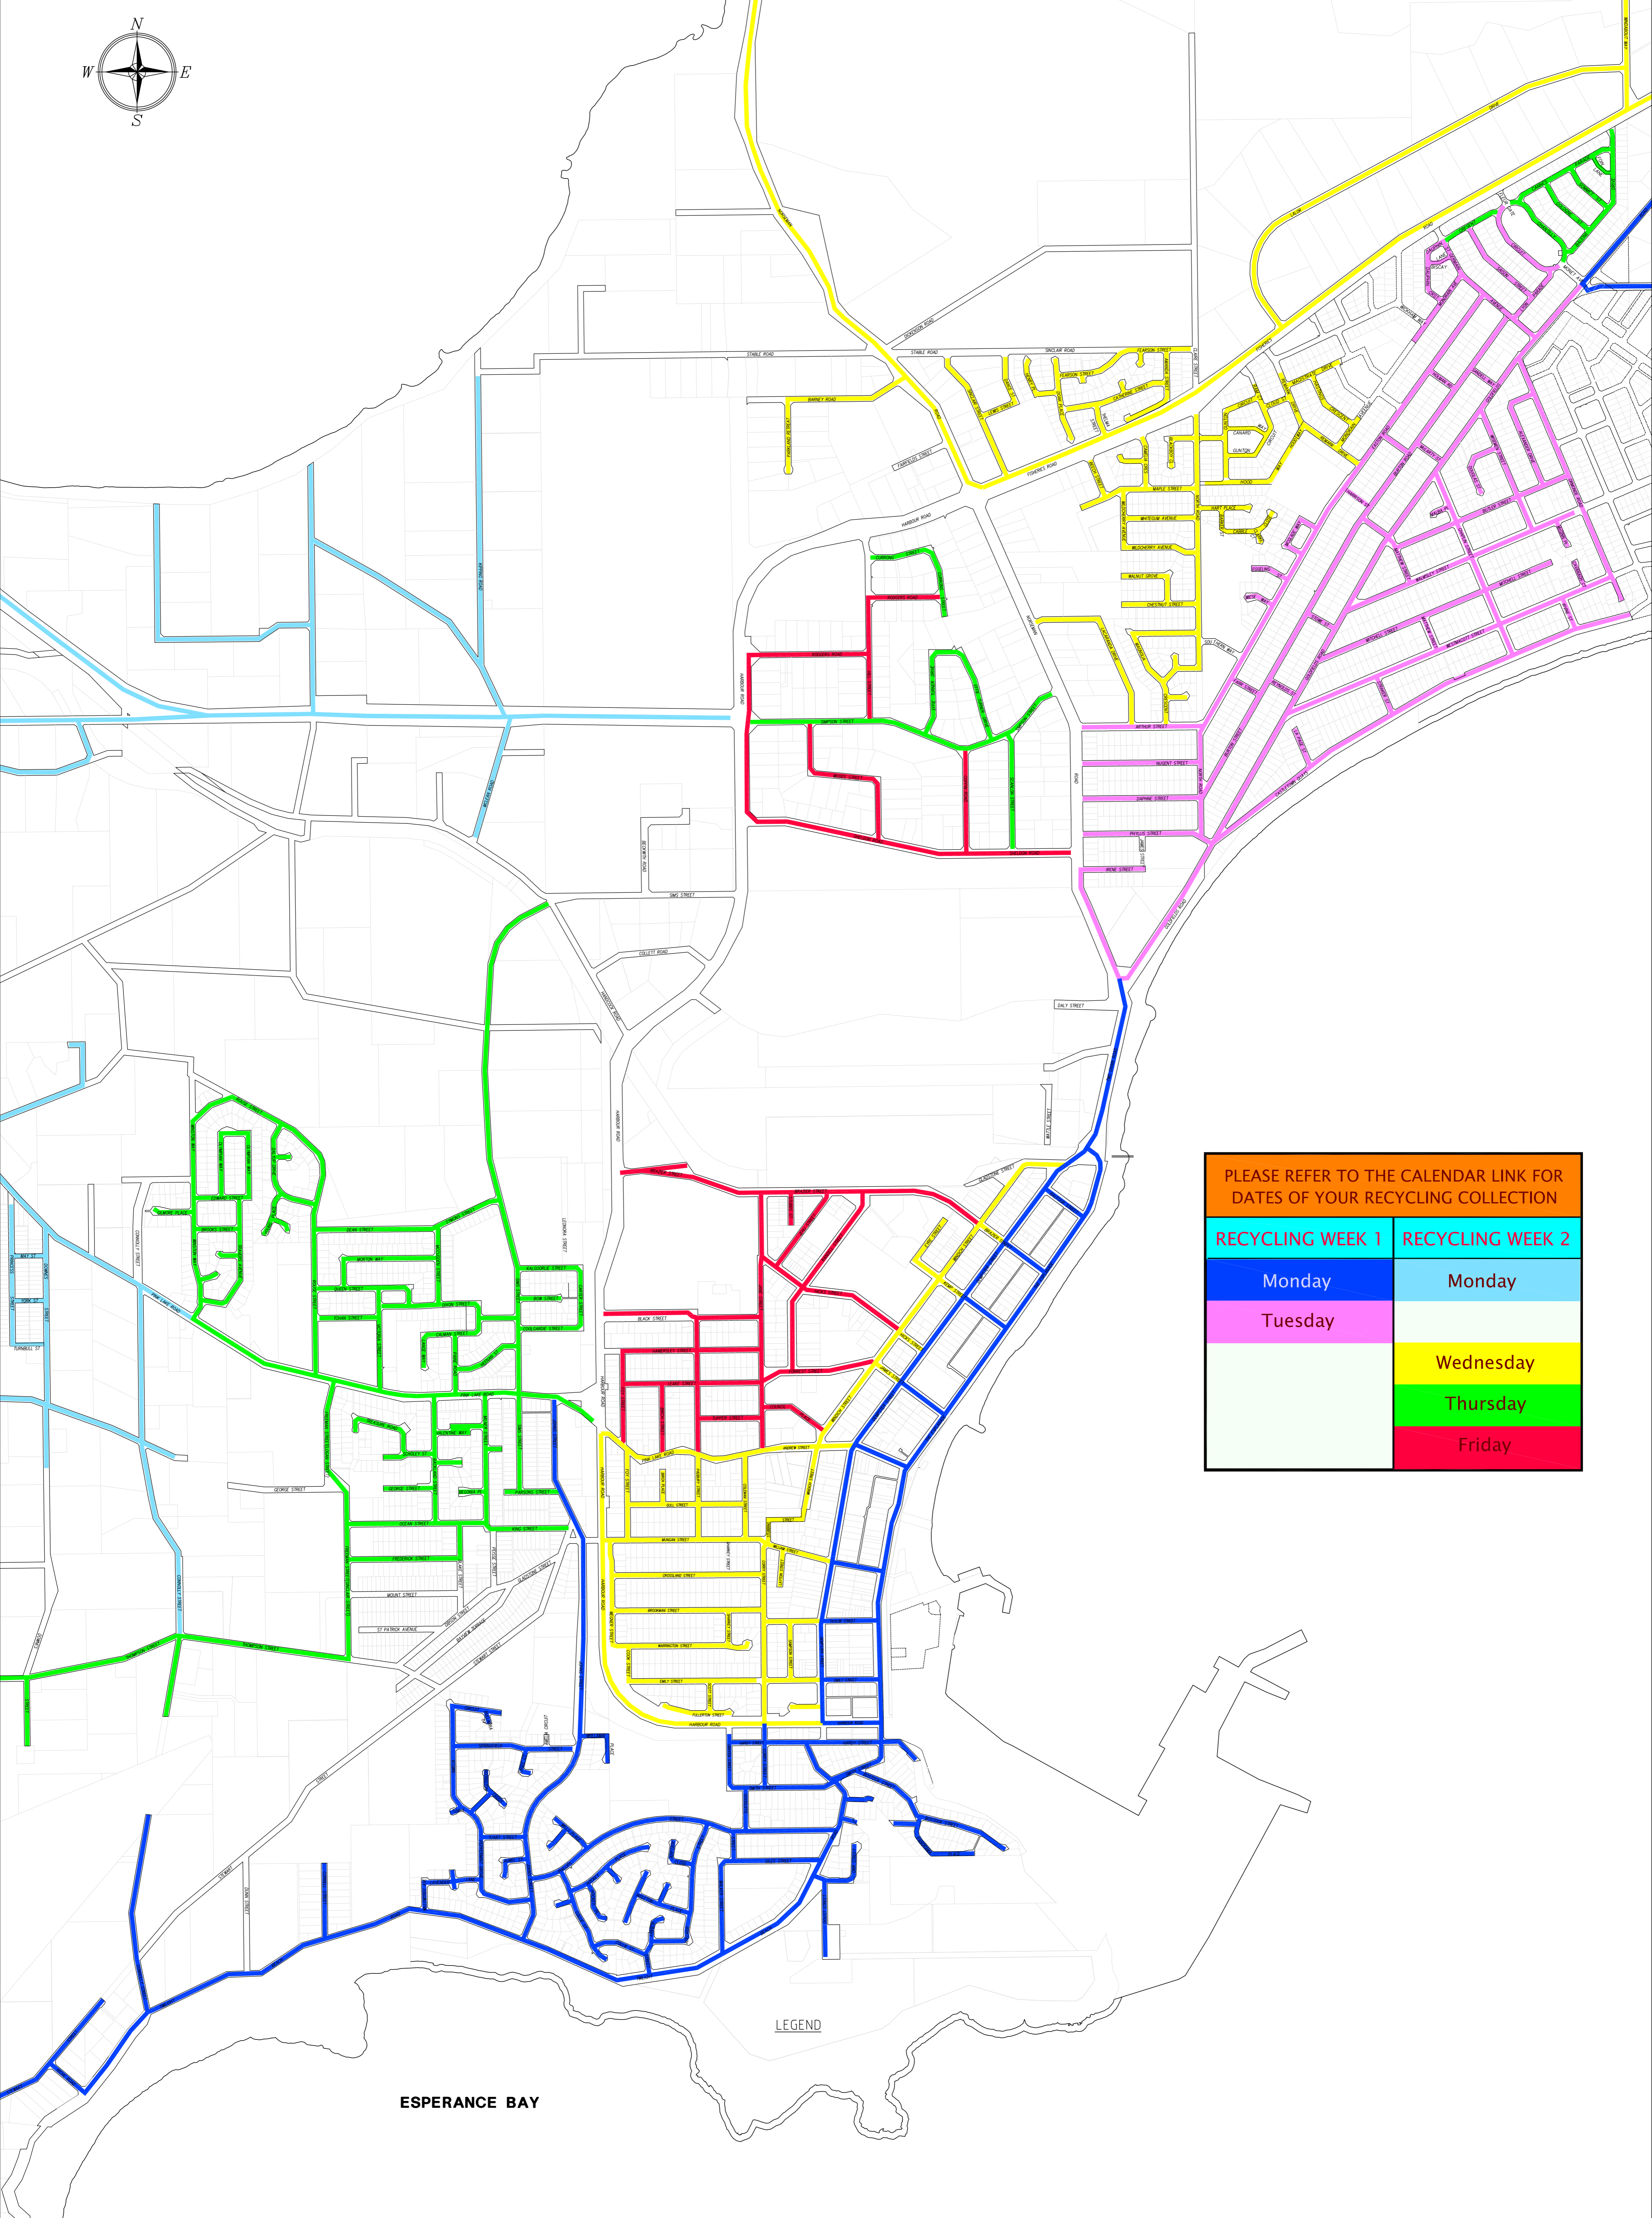

ESPERANCE BAY

LEGEND

PLEASE REFER TO THE CALENDAR LINK FOR DATES OF YOUR RECYCLING COLLECTION

RECYCLING WEEK 1	RECYCLING WEEK 2
Monday	Monday
Tuesday	
	Wednesday
	Thursday
	Friday

Datum	-	Scale	Horiz 1 : 10,000
Field Book	-	Road Number	-
Level Book	-	Base Map	N.A.
RAW Filename	ESP251-ESP002	Other Details	
Filename	ESP13803		
Survey	N.A.		
Drawn	Noeline McAmara		

SHIRE OF ESPERANCE
ESPERANCE TOWN AND SURROUNDING AREAS -
GREEN AND BLUE BIN COLLECTION DAYS

ESPERANCE